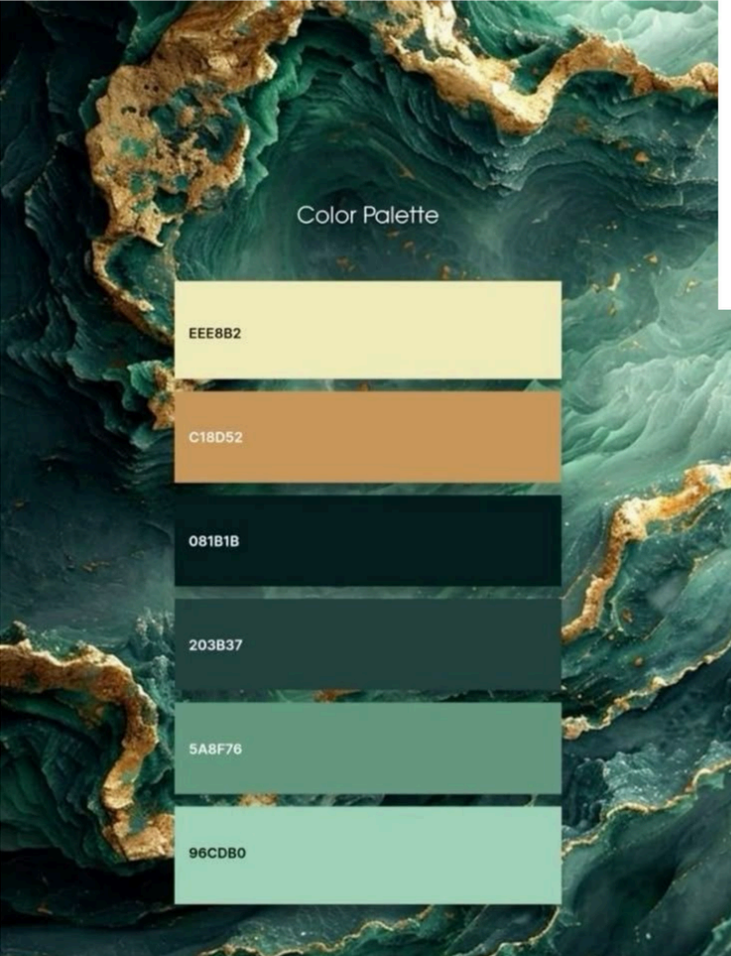

As ideias por site e IA