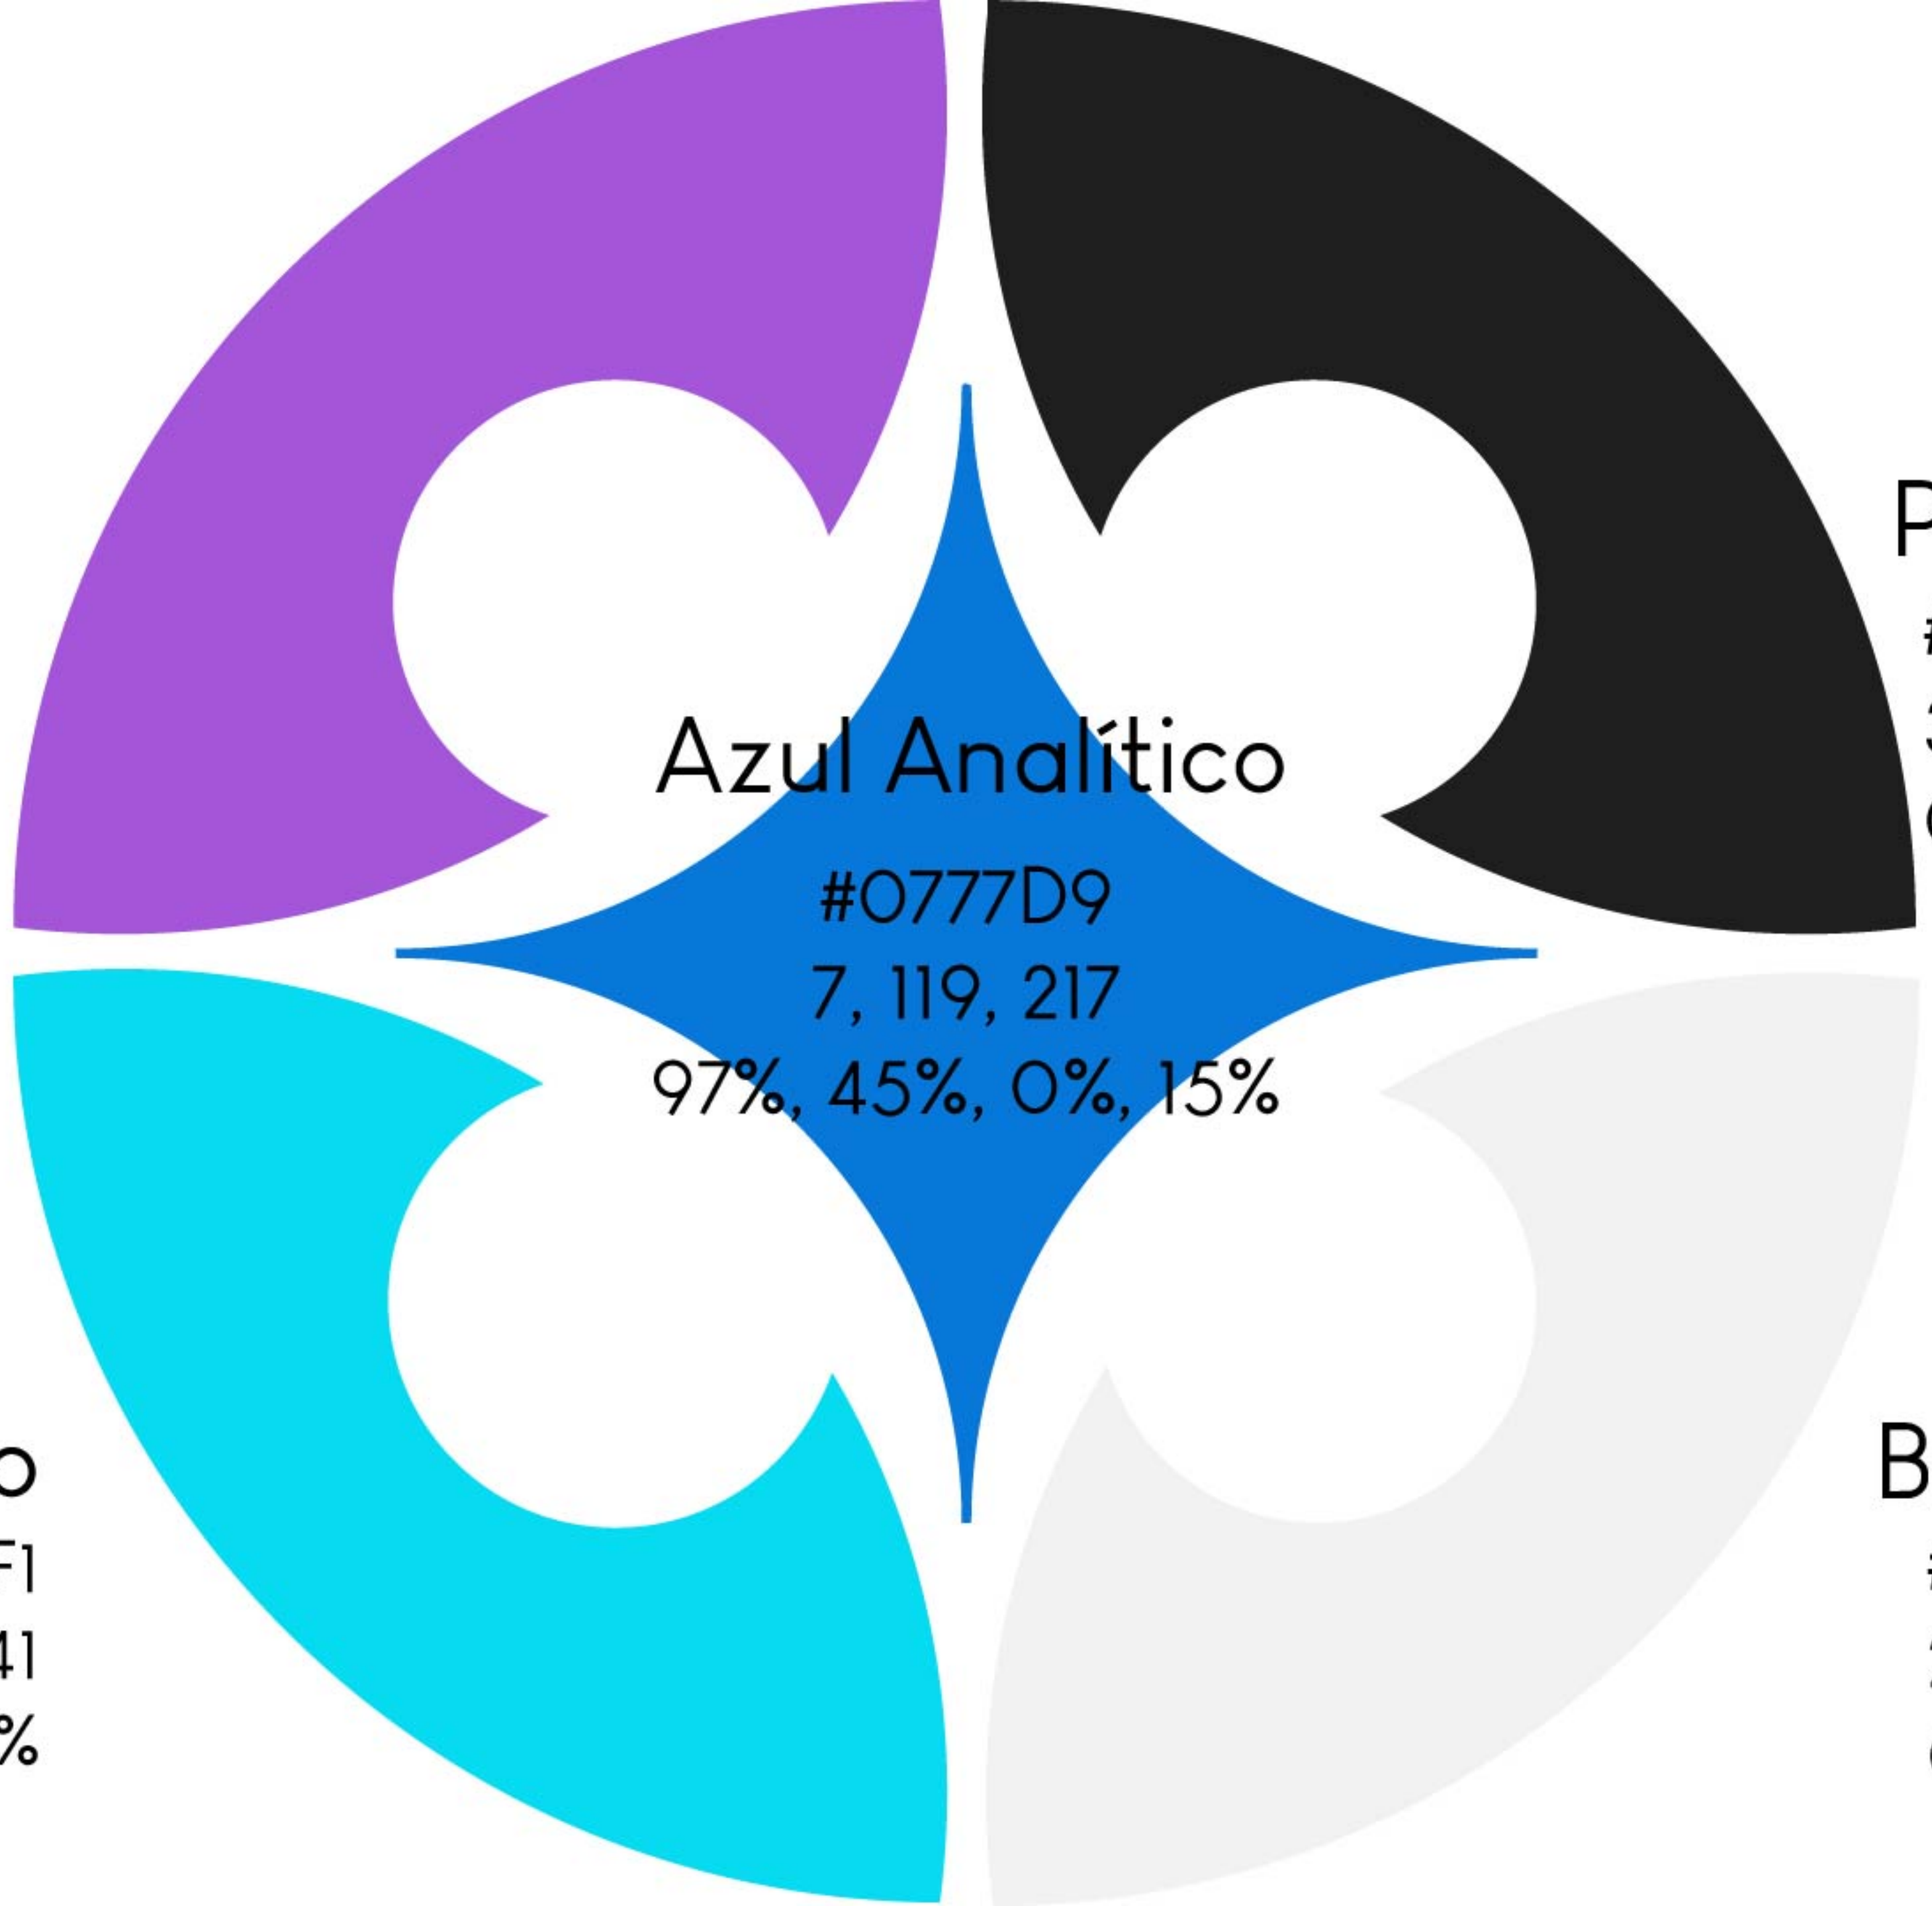

Logotipos

Roxo Digital

#A455D9

164, 85, 217

24%, 61%, 0%, 15%

Preto Essencial

#1E1E1E

30, 30, 30

0%, 0%, 0%, 88%

Azul Analítico

#0777D9

7, 119, 217

97%, 45%, 0%, 15%

Ciano Artístico

#07DBF1

7, 219, 241

97%, 9%, 0%, 5%

Branco Criativo

#F2F2F2

242, 242, 242

0%, 0%, 0%, 5%

Fontes

Bauserif

ABCDEFGHIJKLMNOPQRSTUVWXYZ

abcdefghijklmnopqrstuvwxyz

1234567890

Louis George Cafe

ABCDEFGHIJKLMNOPQRSTUVWXYZ

abcdefghijklmnopqrstuvwxyz

1234567890