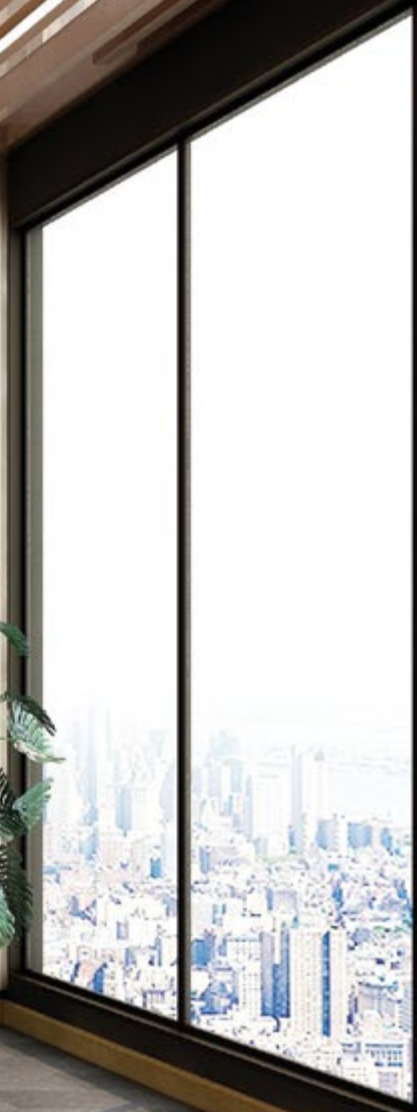

CRIA
SENAC SP

A white ceramic mug is the central focus, sitting on a dark, reflective surface on a balcony. The mug features a logo with the word 'CRIA' in a stylized, outlined font. Below the letters, there are circuit-like lines and dots. To the right of these lines, the text 'SENAC SP' is printed in a smaller, sans-serif font. The background is a blurred cityscape at sunset, with warm orange and yellow light from the sun and city lights. Several potted plants in red and brown pots are visible on the balcony railing to the left and right of the mug.